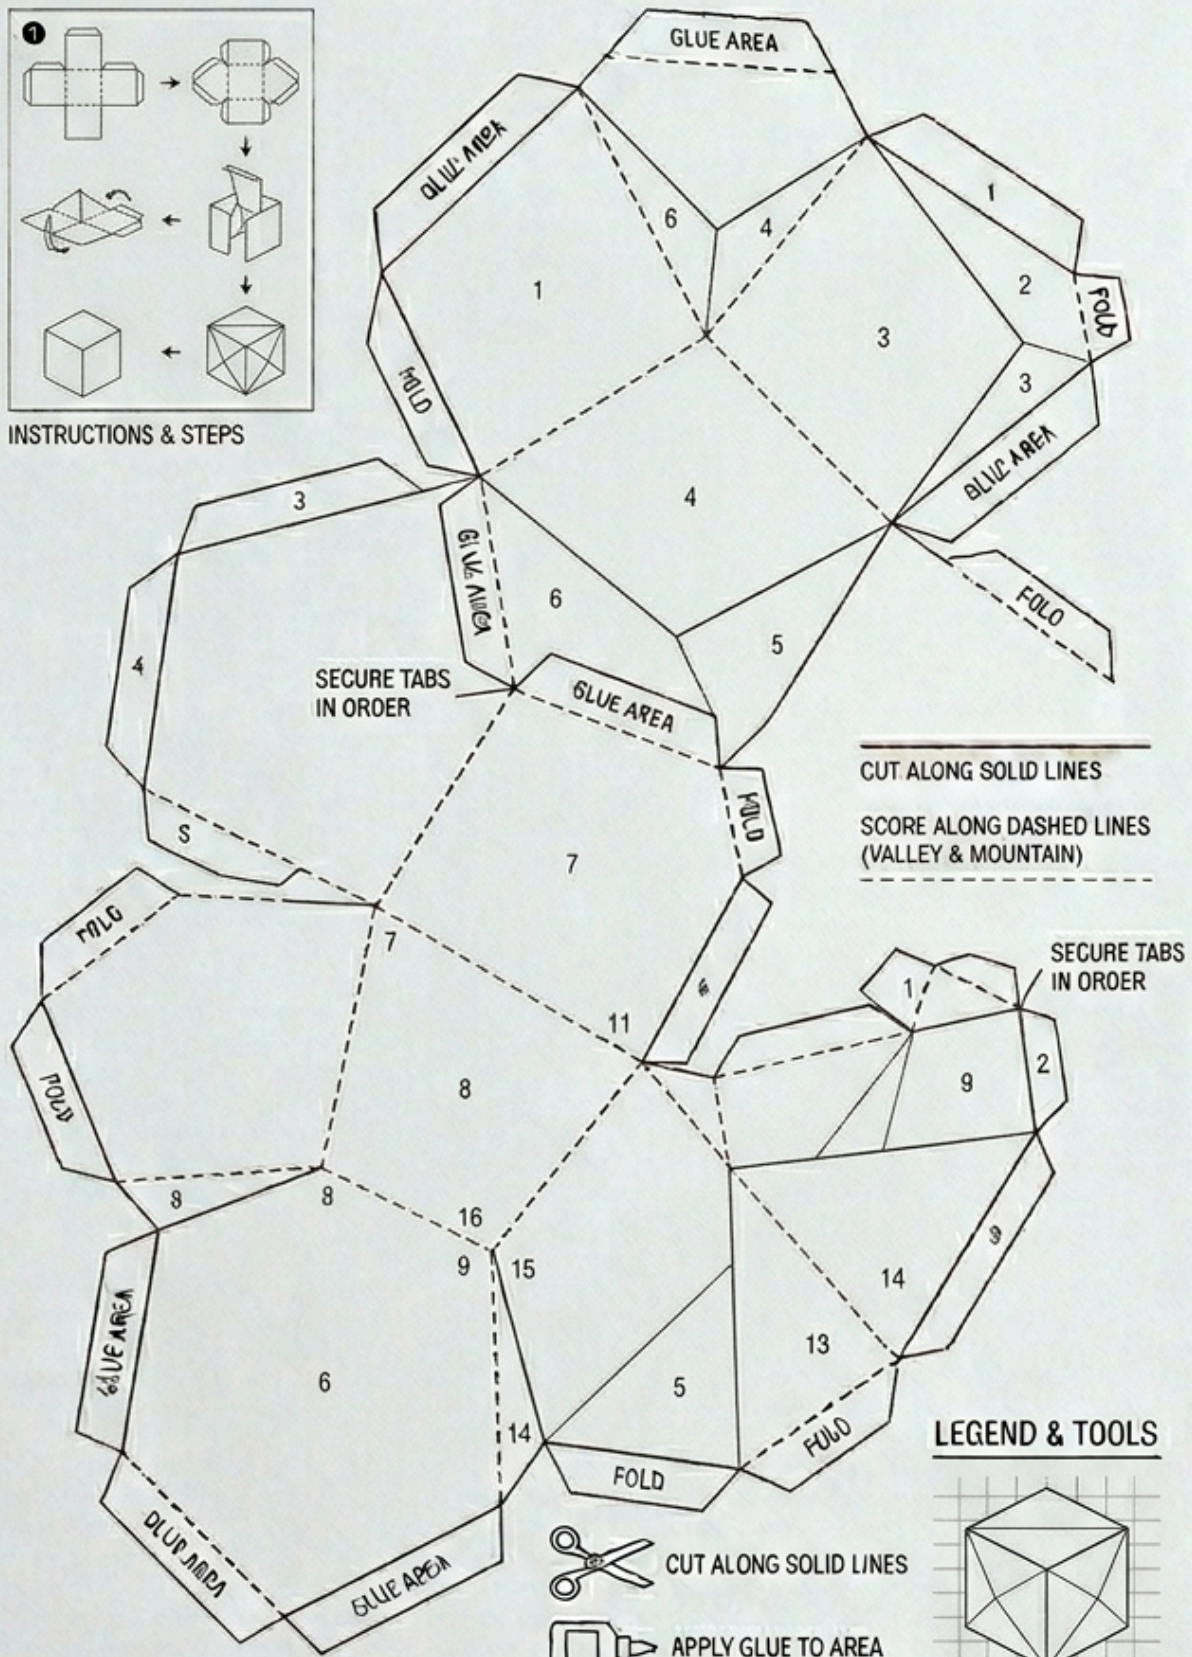

CUT ALONG SOLID LINES

SCORE ALONG DASHED LINES
(VALLEY & MOUNTAIN)

SECURE TABS
IN ORDER

LEGEND & TOOLS

CUT ALONG SOLID LINES

APPLY GLUE TO AREA

SCORE ALONG DASHED LINES

COMPLETED MODEL
MEASURING GRID