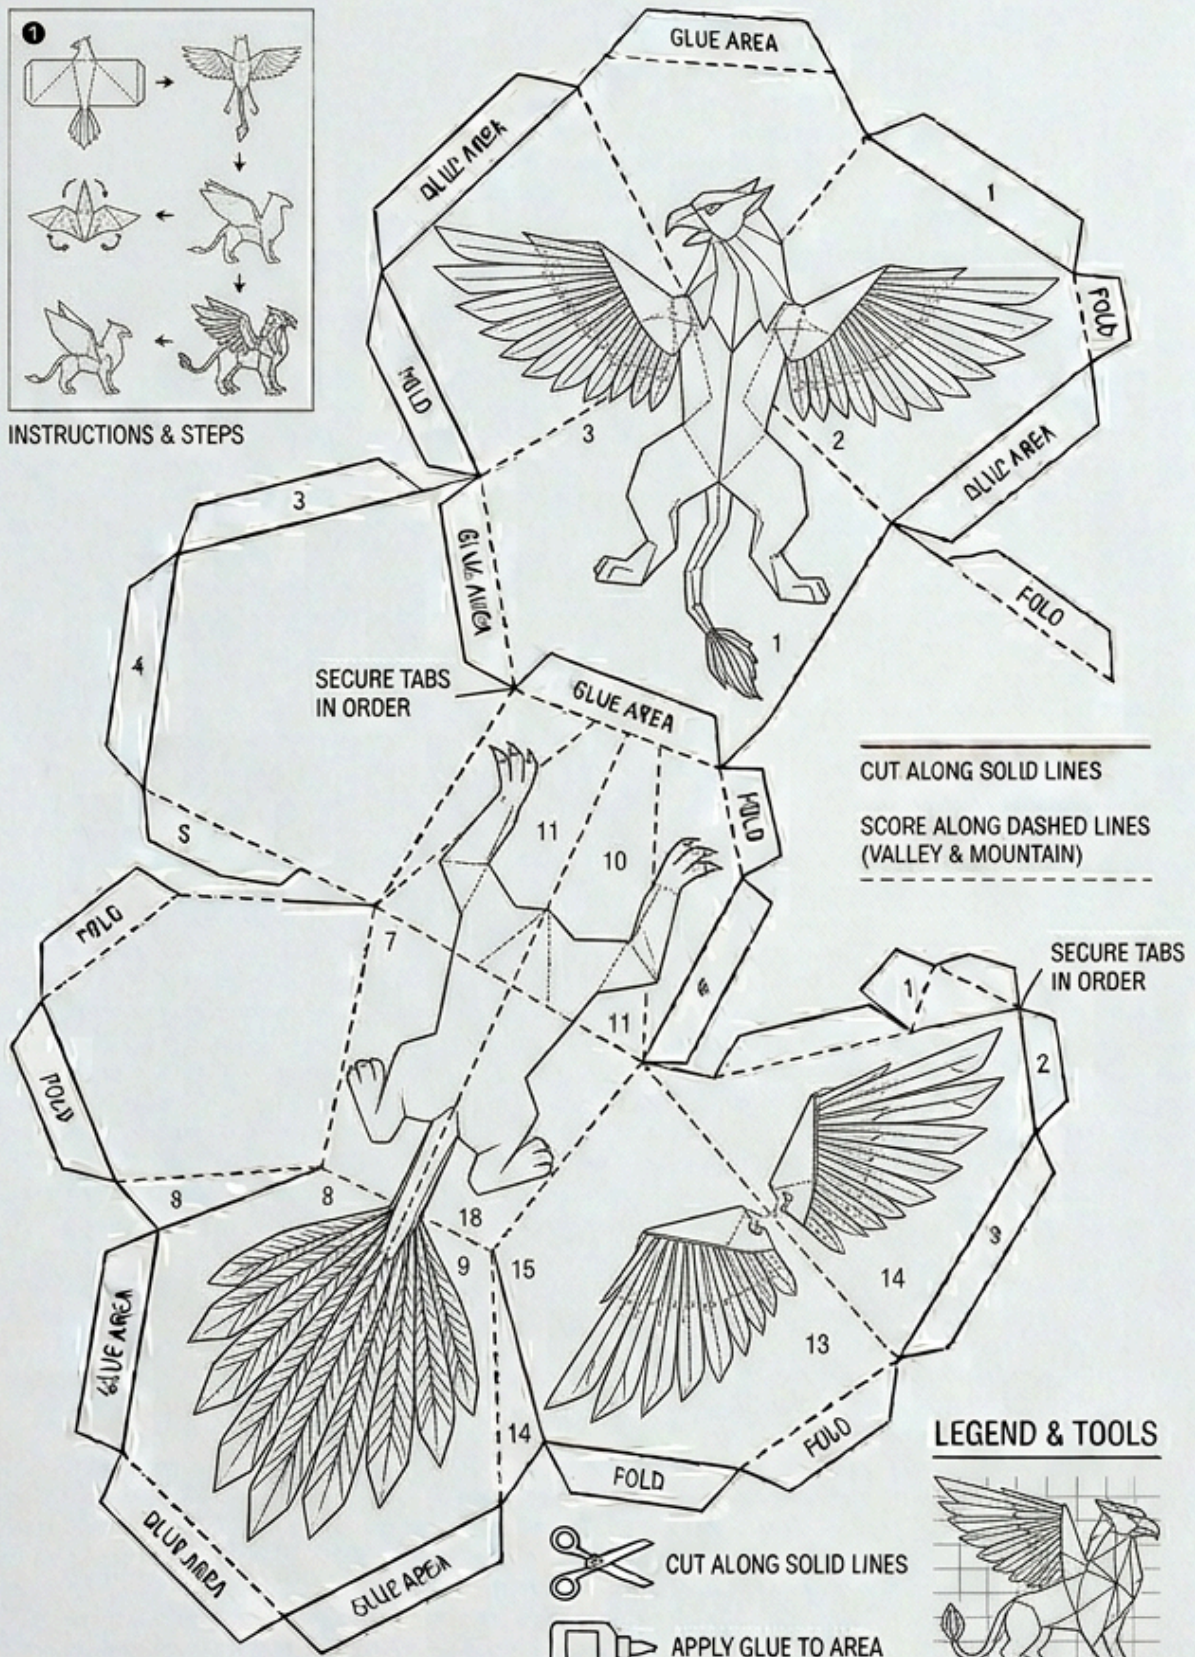

CUT ALONG SOLID LINES
 SCORE ALONG SOLID LINES
 SCORE ALONG DASHED LINES

LEGEND & TOOLS

-  CUT ALONG SOLID LINES
-  APPLY GLUE TO AREA

SCORE ALONG DASHED LINES

MEASURING GRID

INSTRUCTIONS & STEPS

SECURE TABS
IN ORDER

CUT ALONG SOLID LINES

SCORE ALONG DASHED LINES
(VALLEY & MOUNTAIN)

SECURE TABS
IN ORDER

LEGEND & TOOLS

CUT ALONG SOLID LINES

APPLY GLUE TO AREA

COMPLETED MODEL
MEASURING GRID

SCORE ALONG DASHED LINES

SCORE ALONG DASHED LINES

INSTRUCTIONS & STEPS

CUT ALONG SOLID LINES

SCORE ALONG DASHED LINES
(VALLEY & MOUNTAIN)

SECURE TABS
IN ORDER

LEGEND & TOOLS

CUT ALONG SOLID LINES

APPLY GLUE TO AREA

SCORE ALONG DASHED LINES

COMPLETED MODEL
MEASURING GRID

Follow

or **Subscribe**

@moboaxprintables

for more

high quality

free printables