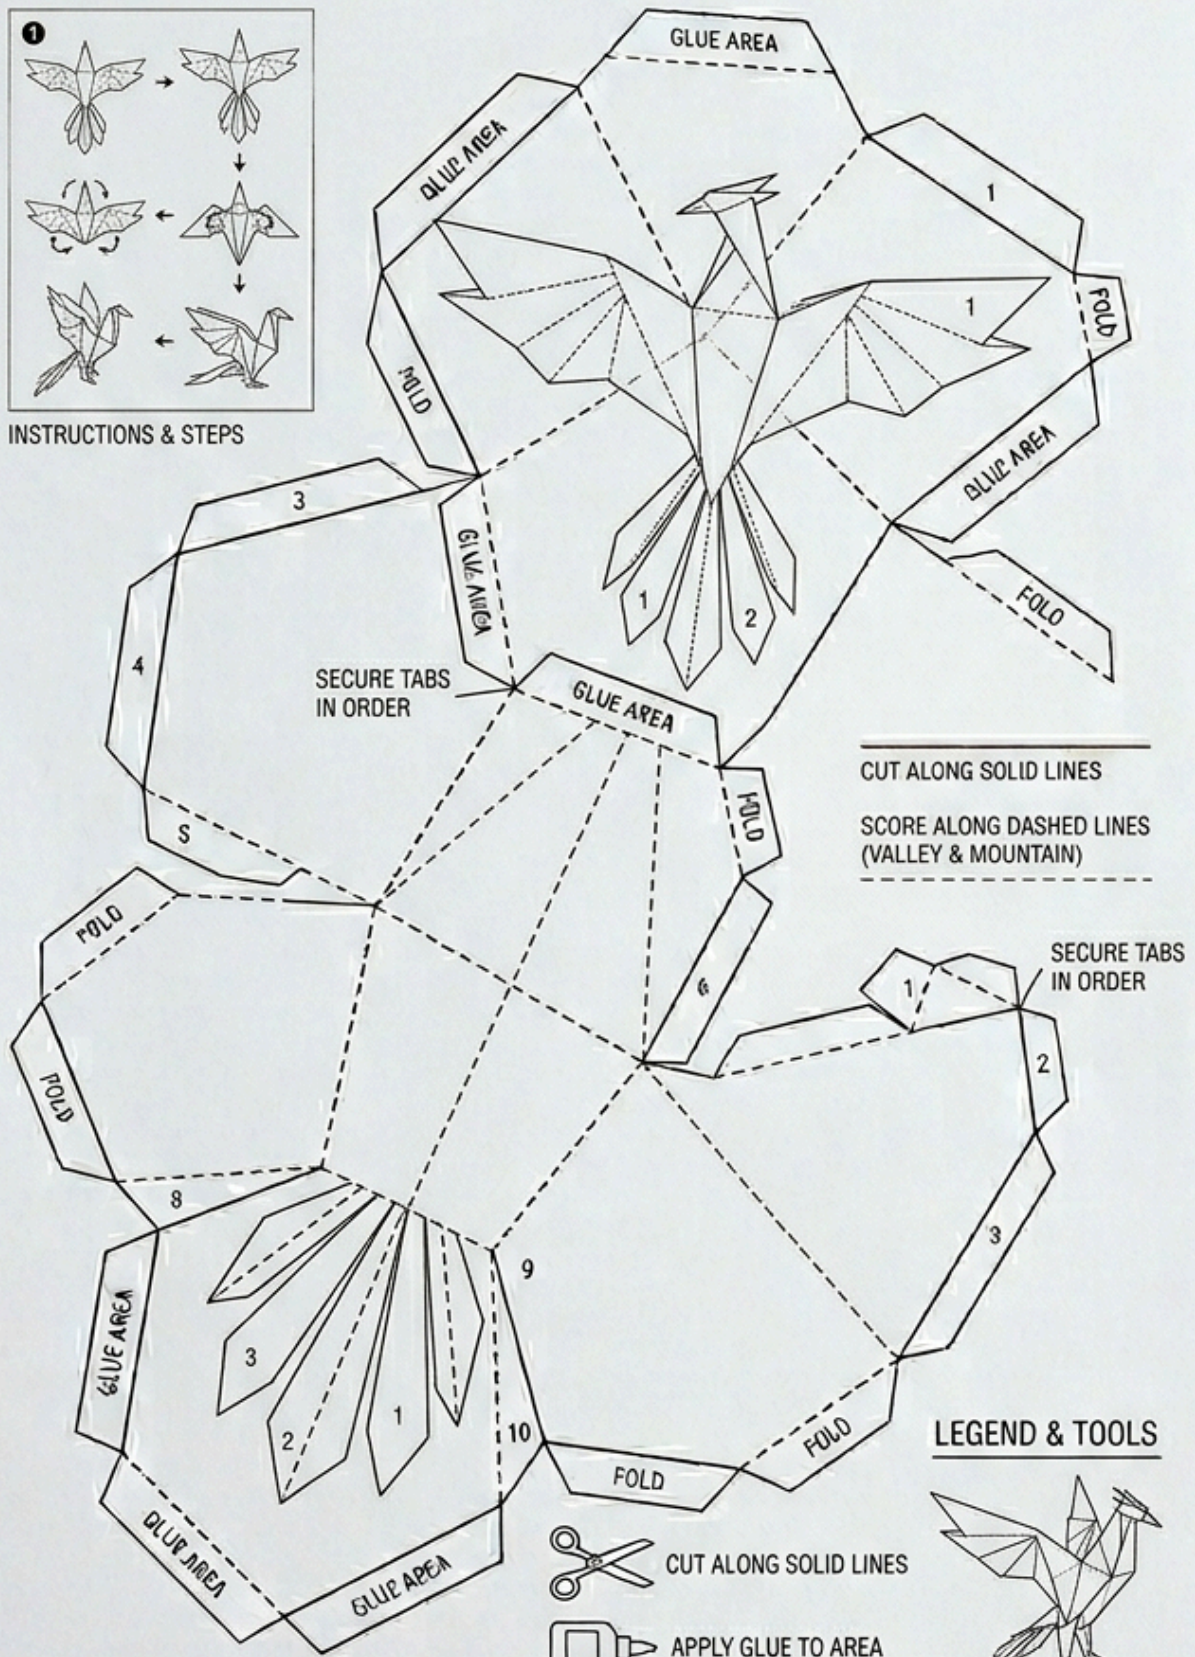

CUT ALONG SOLID LINES
 SCORE ALONG SOLID LINES
 SCORE ALONG DASHED LINES

LEGEND & TOOLS

-  CUT ALONG SOLID LINES
-  APPLY GLUE TO AREA

SCORE ALONG DASHED LINES

MEASURING GRID

INSTRUCTIONS & STEPS

SECURE TABS
IN ORDER

CUT ALONG SOLID LINES

SCORE ALONG DASHED LINES
(VALLEY & MOUNTAIN)

SECURE TABS
IN ORDER

LEGEND & TOOLS

CUT ALONG SOLID LINES

APPLY GLUE TO AREA

COMPLETED MODEL
MEASURING GRID

SCORE ALONG DASHED LINES

INSTRUCTIONS & STEPS

CUT ALONG SOLID LINES

SCORE ALONG DASHED LINES
(VALLEY & MOUNTAIN)

SECURE TABS
IN ORDER

LEGEND & TOOLS

CUT ALONG SOLID LINES

APPLY GLUE TO AREA

COMPLETED MODEL
MEASURING GRID

SCORE ALONG DASHED LINES

COMPLETED MODEL
MEASURING GRID

Follow

or **Subscribe**

@moboaxprintables

for more

high quality

free printables